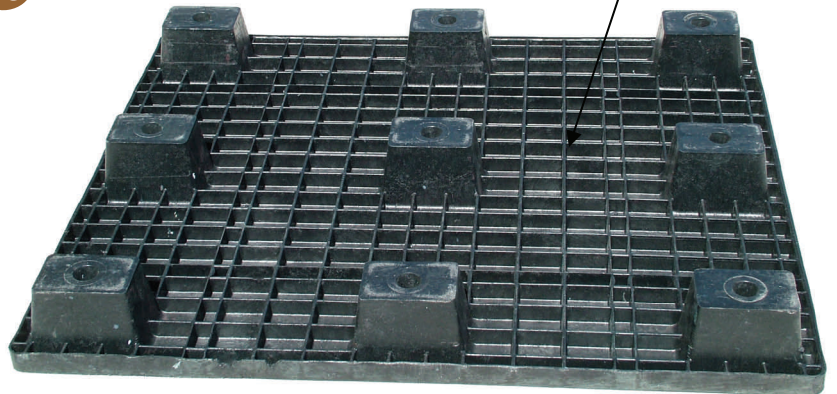

Synergy Pallets

The most economical and environmentally friendly pallets available.

“The Grizzly”

The Grizzly: 40” x 48” Nestable Distribution Pallet

Size: 40” x 48”

Height: Legs 3.5”, Overall 5”

Weight: 39 lbs

Dynamic Load Capacity: 3,500 lbs

Static Load Capacity: 20,000 lbs

Racking Load: N/A

Truckload Quantity: 1,050 units

Nestability: 35 units in 100” stack,
1.5” in-between pallets for easy
forklift access

Made from 100% recycled plastic and in the U.S.A.!