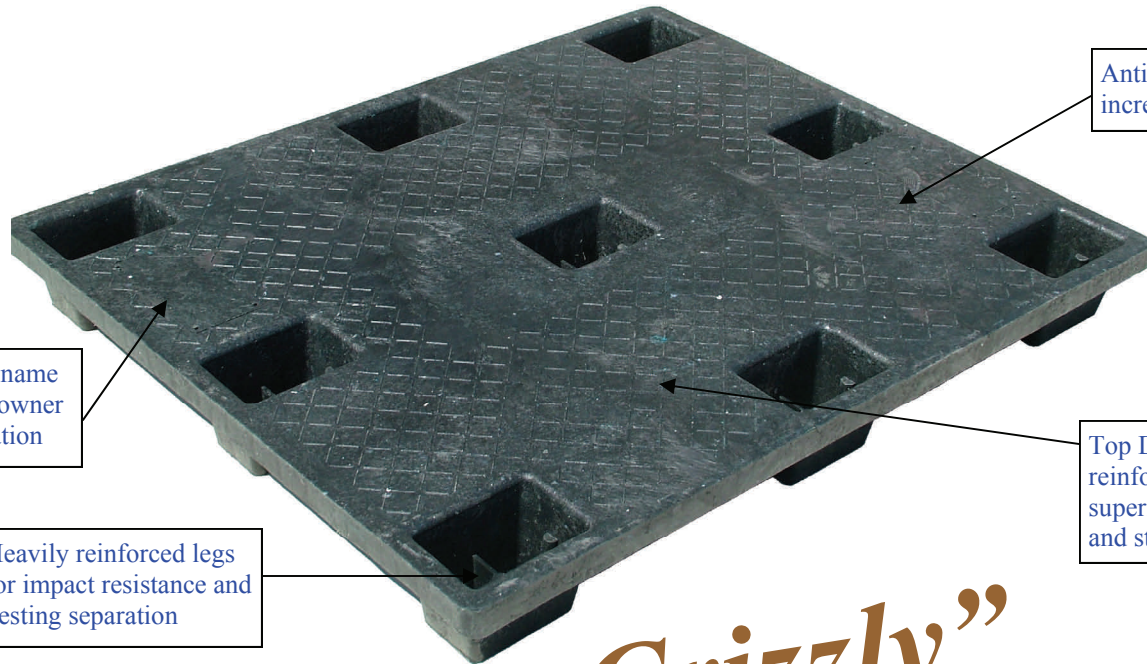

Synergy Pallets

The most economical and environmentally friendly pallets available.

“The Grizzly”

The Grizzly: 40” x 48” Nestable Distribution Pallet

Size: 40” x 48”

Height: Legs 3.5”, Overall 5”

Weight: 39 lbs

Dynamic Load Capacity: 3,500 lbs

Static Load Capacity: 20,000 lbs

Racking Load: N/A

Truckload Quantity: 1,050 units

Nestability: 35 units in 100” stack,
1.5” in-between pallets for easy
forklift access

Made from 100% recycled plastic and in the U.S.A.!