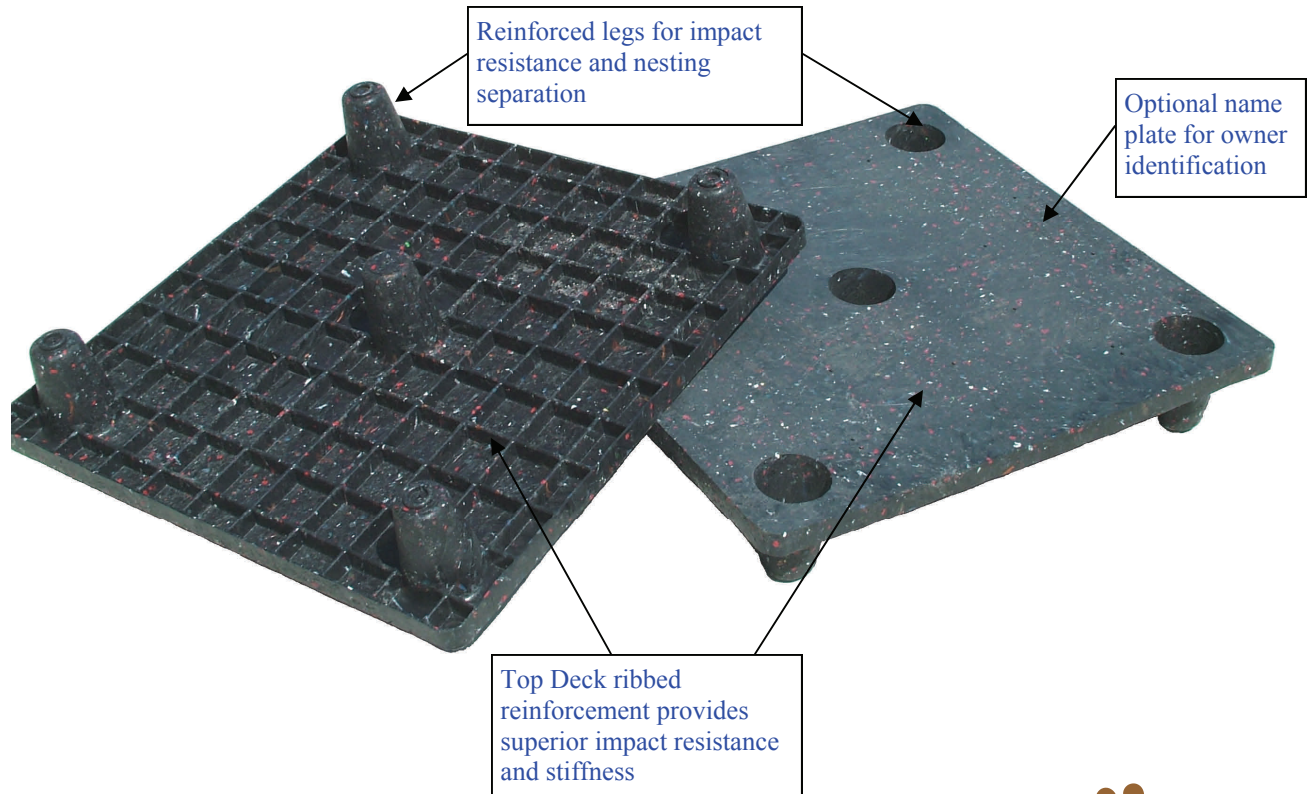

Synergy Pallets

The most economical and environmentally friendly pallets available.

The Boar: 30" x 30" **Nestable Multi-use Pallet**

Size: 30" x 30"

Height: Legs 4.25", Overall 5.75"

Weight: 22 lbs

Dynamic Load Capacity: 1,000 lbs

Static Load Capacity: 5,000 lbs

Racking Load Capacity: N/A

Truckload Quantity: 1,530 units

Nestability: 32 units in 100" stack,

1.5" in-between pallets for easy forklift access

“The Boar”

Made from 100% recycled plastic and in the U.S.A.!